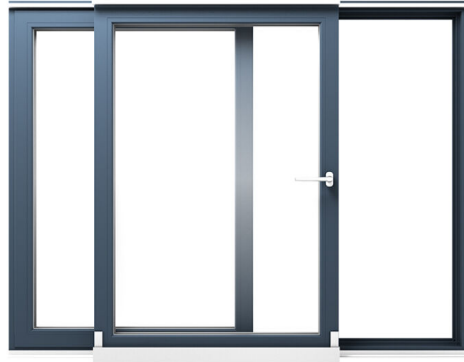

PAS tilt and slide patio doors

Specifications

| Fitting | |
|---------------------------------|---|
| Type: | system wietrzenia szczelinowego, umożliwiający odstawienie skrzydła od ramy na odległość 6 mm |
| Hinges: | --- |
| Anti-Theft protection: | --- |
| Micro-ventilation: | --- |
| Other: | --- |
| Maximum construction dimensions | |
| Width: | 4000 mm |
| Height: | 2480 mm |
| Sash size | |
| Min. sash width: | --- |
| Max. sash width: | 1500 mm |
| Min. sash height: | --- |
| Max. sash height: | --- |
| Max. sash weight: | --- |
| Max. sash area: | 3,37 m ² |

Photos