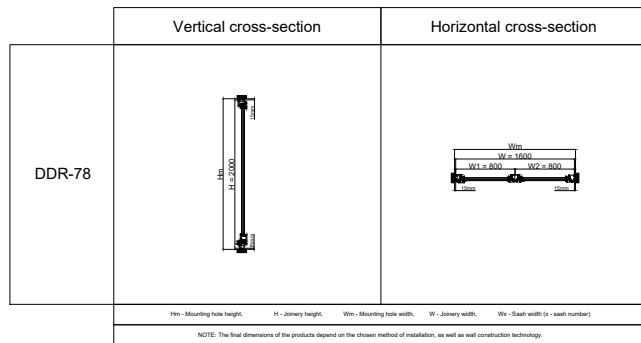

Wooden balcony door System DDR-78

2-sash with fixed post and low threshold

Wooden balcony door System DDR

- Unique finishing shape in classic rustic style,
- Decorative milling to emphasize the character of stylish interiors,
- Stylized edges of outer sashes, frame and glazing beads,
- Parameters of thermal and acoustic insulation in accordance with building standards given in the table,
- Variants of wood type: pine, meranti, spruce (DDR-78)

Parameters of wooden reference window (single-sash window 1230x1480mm)									
System	Glazing package	Uw	Ug	TET (g)	LT	Resistance to wind load	Waterproofing	Air permeability	Rw
DDR-68	4x16x4	1,3	1	0,5	0,68	NPD	7A	4	33dB
DDR-78	4x14x4x14x4	0,95	0,6	0,53	0,74	NPD	E900	4	34dB
DDR-92	4x16x4x16x4	0,83	0,5	0,38	0,59	NPD	5A	4	34dB