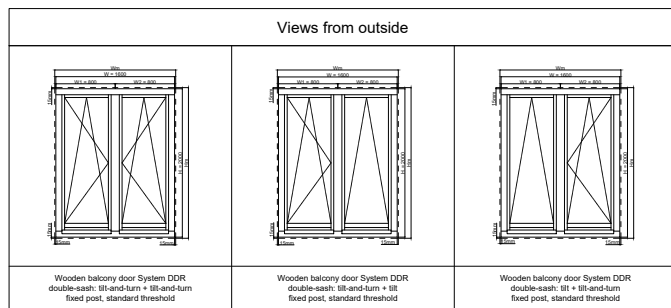

Wooden balcony door System DDR-78

2-sash with fixed post and low threshold

Wooden balcony door System DDR

- Unique finishing shape in classic rustic style,
- Decorative milling to emphasize the character of stylish interiors,
- Stylized edges of outer sashes, frame and glazing beads,
- Parameters of thermal and acoustic insulation in accordance with building standards given in the table,
- Variants of wood type: pine, meranti, spruce (DDR-78)

In addition, the use of a low threshold in summer allows you to effectively "connect" the interior of the house with the terrace - so that the terrace becomes, in a way, an extension of the living space. A low threshold, flush with the floor, also reduces the risk of tripping and can be a convenience for children, the elderly or those moving on crutches or in a wheelchair.

Parameters of wooden reference window (single-sash window 1230x1480mm)									
System	Glazing package	Uw	Ug	TET (g)	LT	Resistance to wind load	Waterproofing	Air permeability	Rw
DDR-68	4x16x4	1,3	1	0,5	0,68	NPD	7A	4	33dB
DDR-78	4x14x4x14x4	0,95	0,6	0,53	0,74	NPD	E900	4	34dB
DDR-92	4x16x4x16x4	0,83	0,5	0,38	0,59	NPD	5A	4	34dB